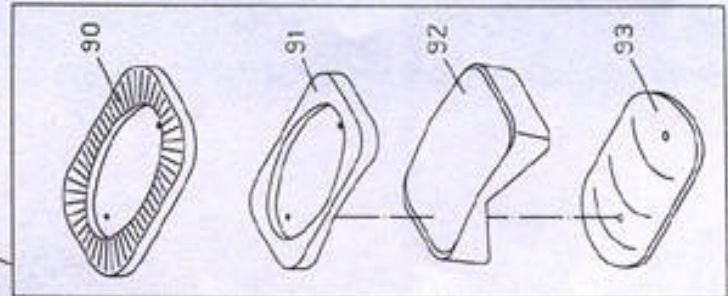

Ersatzteilliste Thermopress II
Artikel-Nr. 517 1518 115V 540W

Option